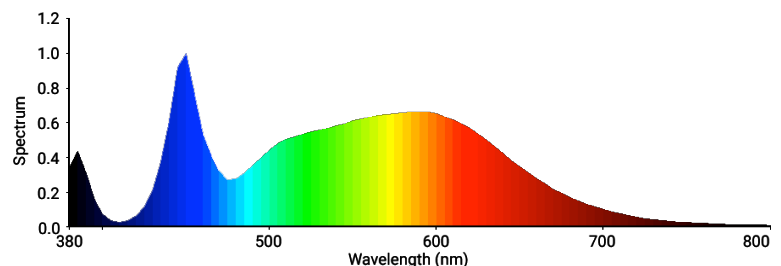

powered by **unifi**™

✓
RoHS