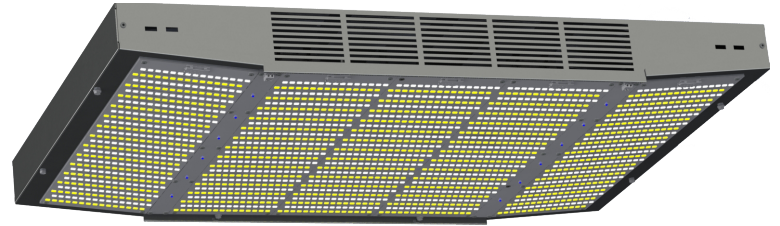

Solid State Sun

Product Description

Let our technology do all the heavy lifting. Save money, space and time by combining veg and bloom rooms. Our patented grow technology combines a unique multi-spectrum approach to adjusting peak intensity, providing a perfect adjustable PPFD and DLI for your crops. Eliminate timers, relays and high power wiring with fully integrated cloud based controls.

Product Summary

- >1000 Micromole average over standard 4x4 grid.
- >75,000 Lumens.
- Tunable full spectrum with strong Blue and Red peaks.
- Natural light, easy to work under with great color rendering.
- Passive cooling with active options.
- 545 max watts at 120VAC.
- Universal input from 90-305VAC.
- Upgradable, interchangeable accessory board adds spectral peaks at specific intervals.
- Circadium rhythm/Sunrise/Sunset/Lunar cycles.
- Grow light recipes.
- Accessory capability for UV Stress and Far Red Kicker.
- Fully dimmable to output exact DLI.
- Compliant to DLC, UL/cUL, FCC, RoHS standards.

TECHNICAL SPECIFICATIONS

Model No.	UNIFI420-5150
Power	545W (max)
Input Voltage	90V~305V
Frequency	50/60KHz
Power Factor	≥ 0.9
Lumens	>75,000
Wireless Control	Nimbus9 Unifi
Storage Temp.	-40°C ~ 80°C
Operating Temp.	-30°C ~ 50°C
Housing	Aeronautical aluminum
PPF/J	1.86